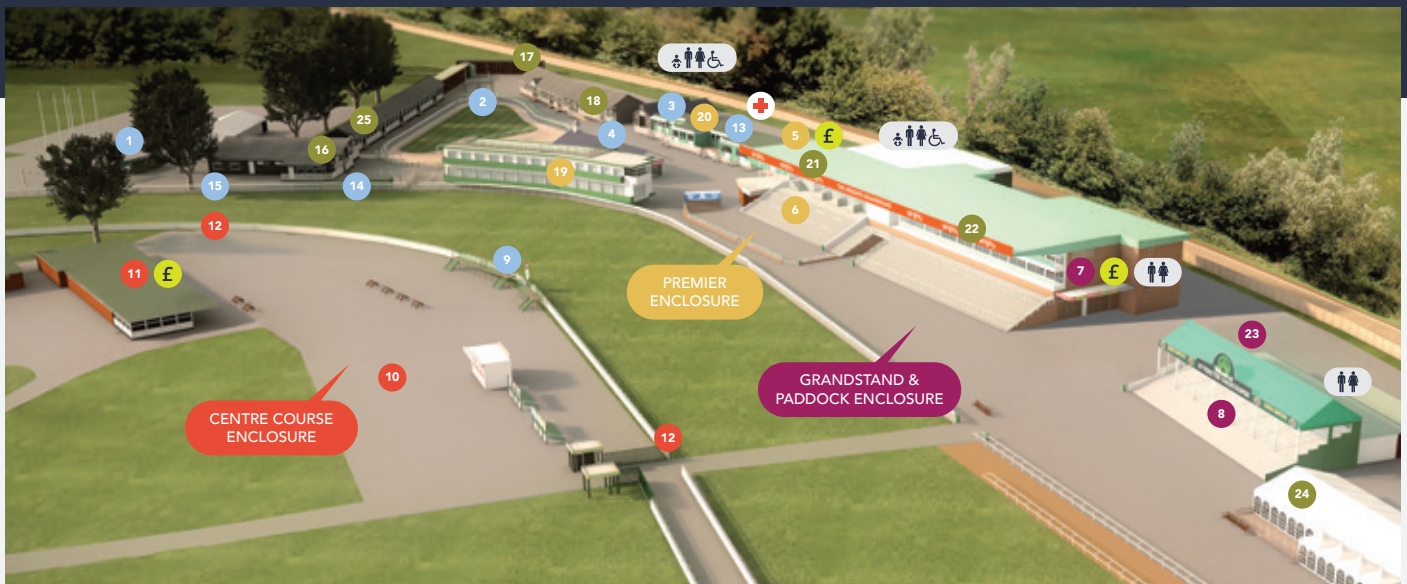

ORIENTATION MAP

USE OUR MAP TO DISCOVER THE COURSE...

● PREMIER ● PREMIER HOSPITALITY ● GRANDSTAND & PADDOCK ● CENTRE COURSE

COURSE LOCATIONS

- 1 Main Entrance & Turnstiles
- 2 Parade Ring & Winners' Enclosure
- 3 Racecourse Office
- 4 Betfred Betting Shop
- 5 Premier Bar
- 6 Premier Grandstand
- 7 Betting Hall
- 8 Railway Stand
- 9 Winning Post
- 10 Centre Course
- 11 Centre Course Bar
- 12 Centre Course Crossing
- 13 Weighing Room
- 14 Disabled Viewing Area
- 15 Racecard Booth
- 🏥 First Aid
- £ Cashpoint

HOSPITALITY LOCATIONS

- 16 The Chase Room
- 17 Owners & Trainers Bar
- 18 Paddock Boxes
 - A. The Stirrups Room
 - B. The Martingale Room
 - C. The Hunters Room
 - D. The Cavesson Room
- 19 The Staffordshire Grandstand
- 20 Hoops Bistro & Champagne Bar
- 21 1907 Panoramic Restaurant
- 22 Wrights Prince Edward Grandstand
- 23 Annual Members Bar
- 24 Final Furlong Marquee
- 25 The Paddock Pavilion